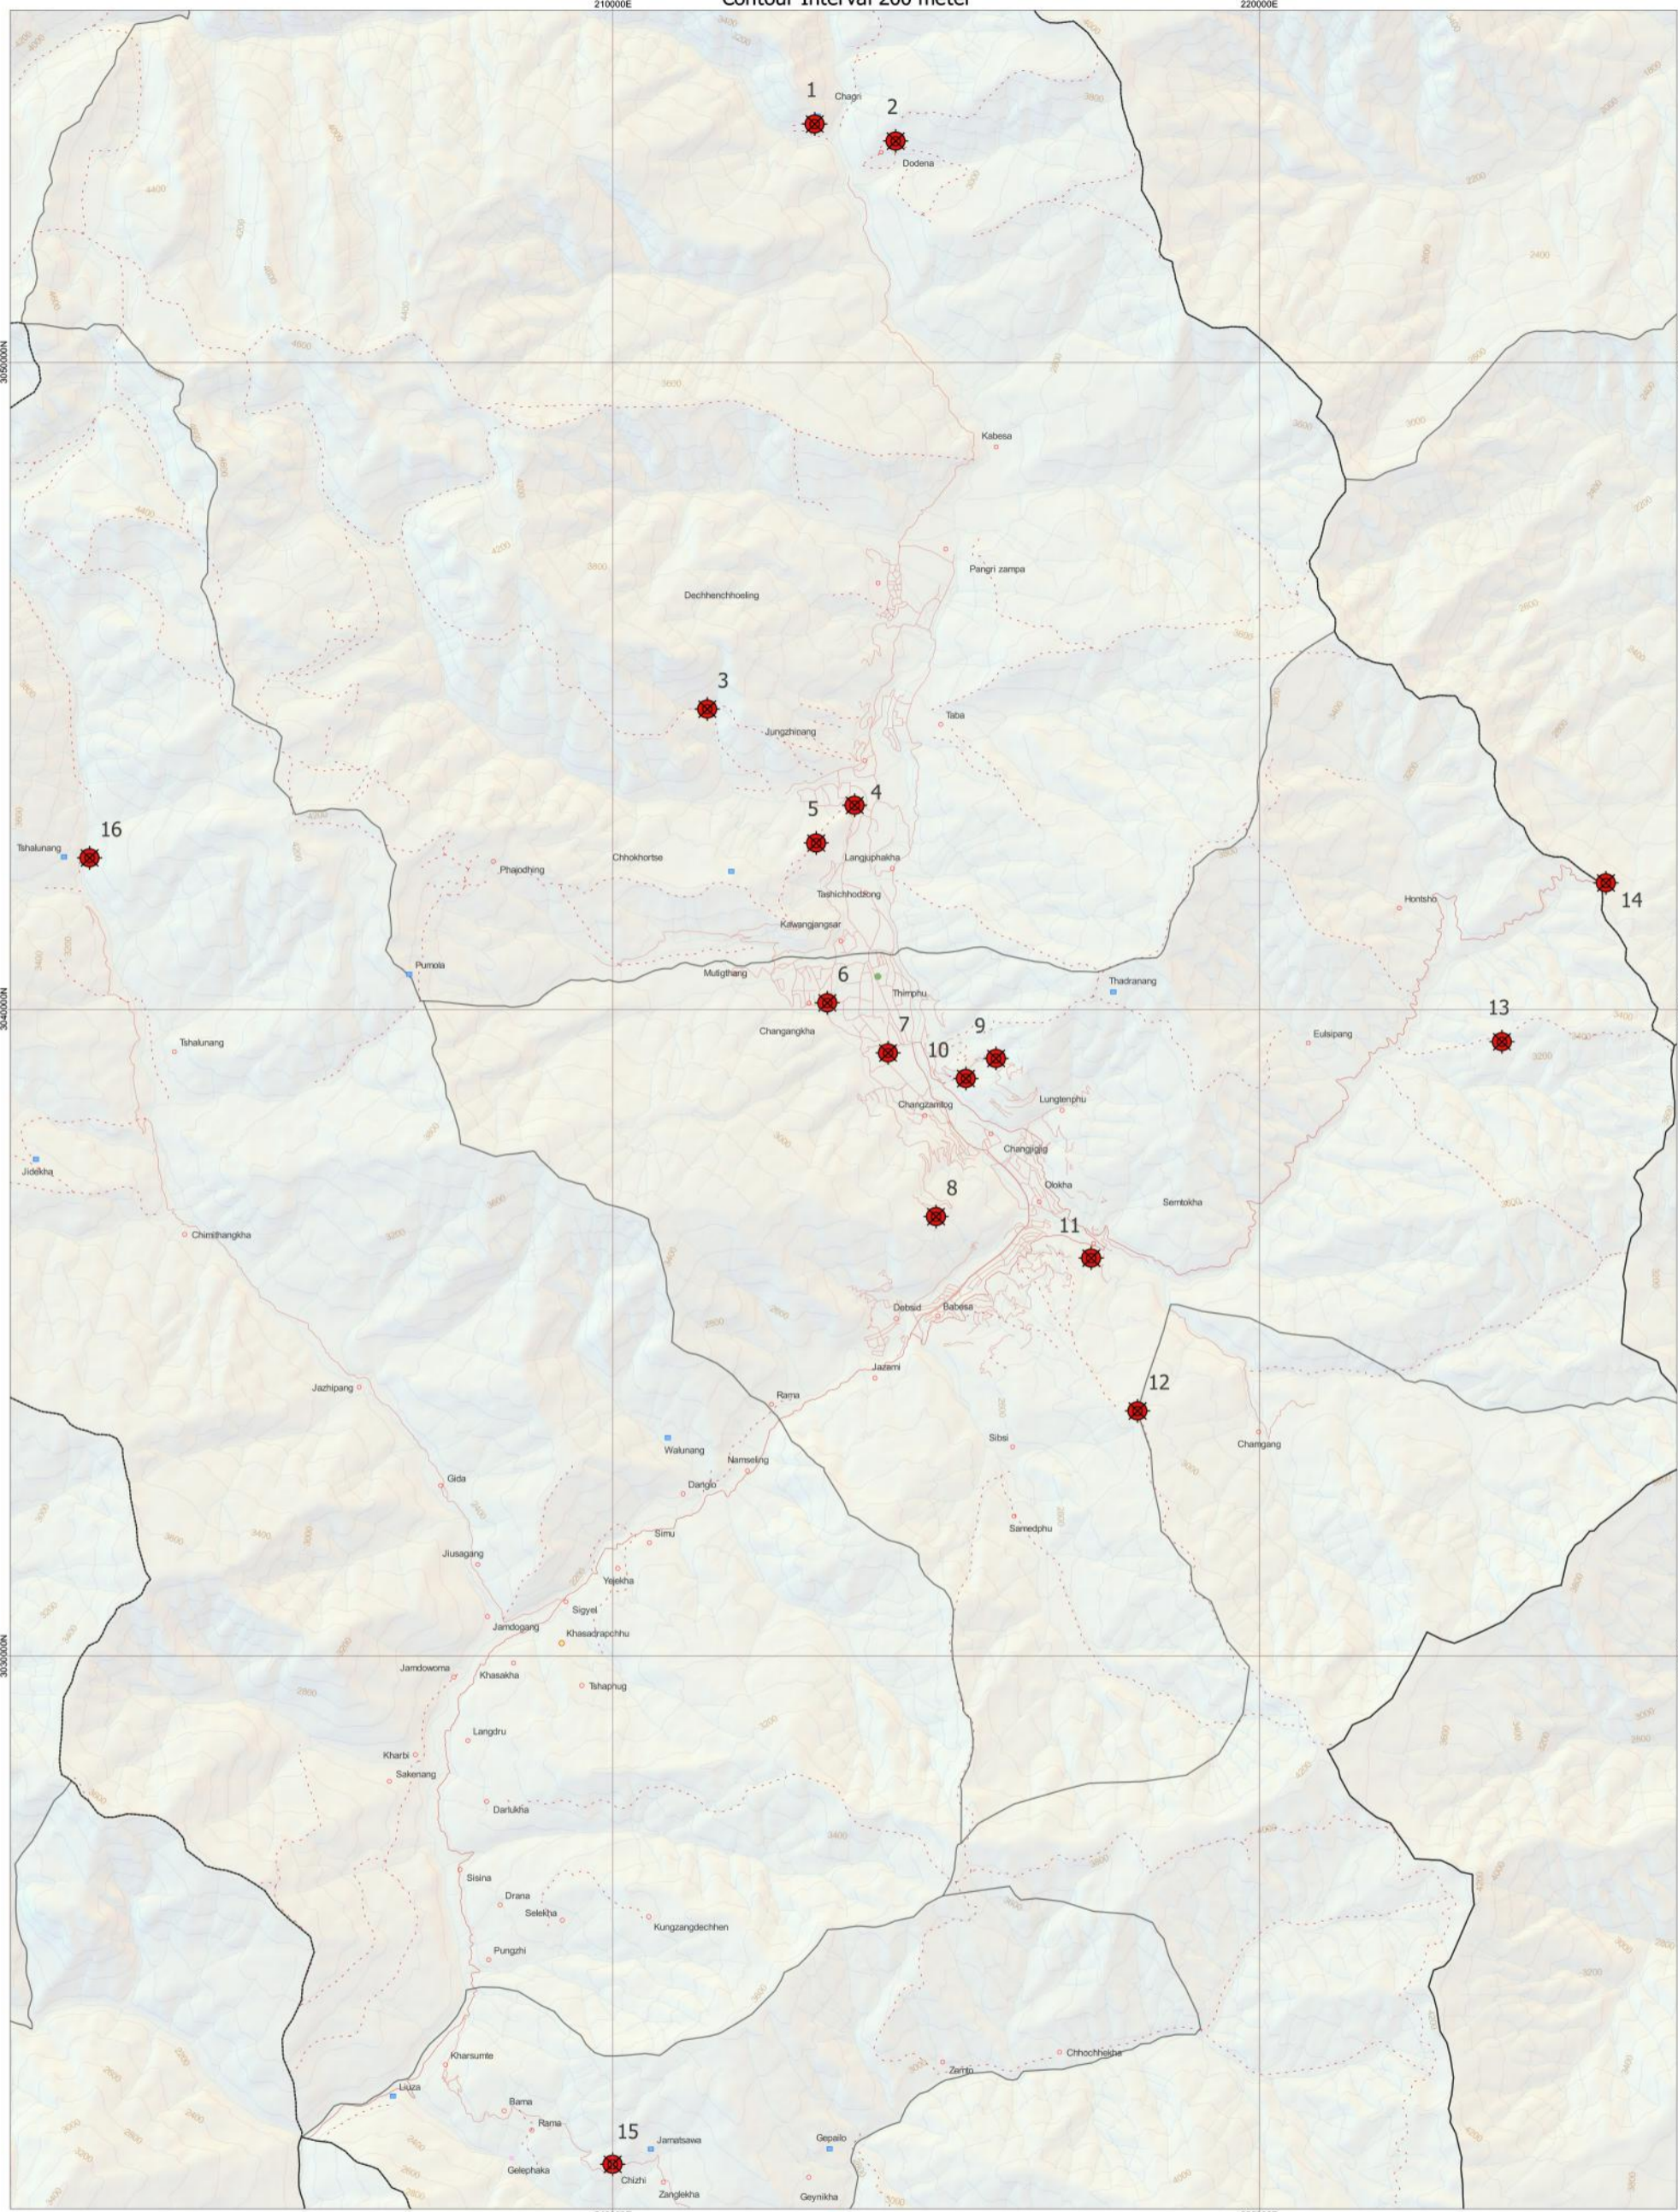

# DRUK NEYKOR MAP, THIMPHU

Contour Interval 200 meter

Map Locality Diagram

- Capital
- Town
- Hamlet
- Village
- House
- Road
- Footpath
- Dzongkhag
- Gewog boundary
- River

- 16 Druk Neykor list**
- |  |   |
|--|---|
| 1. Chari Meditation Centre                 | 9. Tandin Ney   |
| 2. Tango Buddhist University               | 10. Samarzingkha Drakna Guru Ney                              |
| 3. Dodeydra Buddhist Institute             | 11. Simtokha Dzong  |
| 4. Dechen Phodrang Central Monastic School | 12. Talangkha Tashi Drukgyel Goempa                           |
| 5. Druk Wangditse Lhakhang                 | 13. Lha Dzong Tashigang Monastic School and Meditation Centre |
| 6. Changangkha Lhakhang                    | 14. Druk Wangyel Complex                                      |
| 7. National Memorial Chorten               | 15. Che Goen Samtencholing Goenzin Dratshang                  |
| 8. Buddha Dordenma                         | 16. Tshe Lung Ney   |